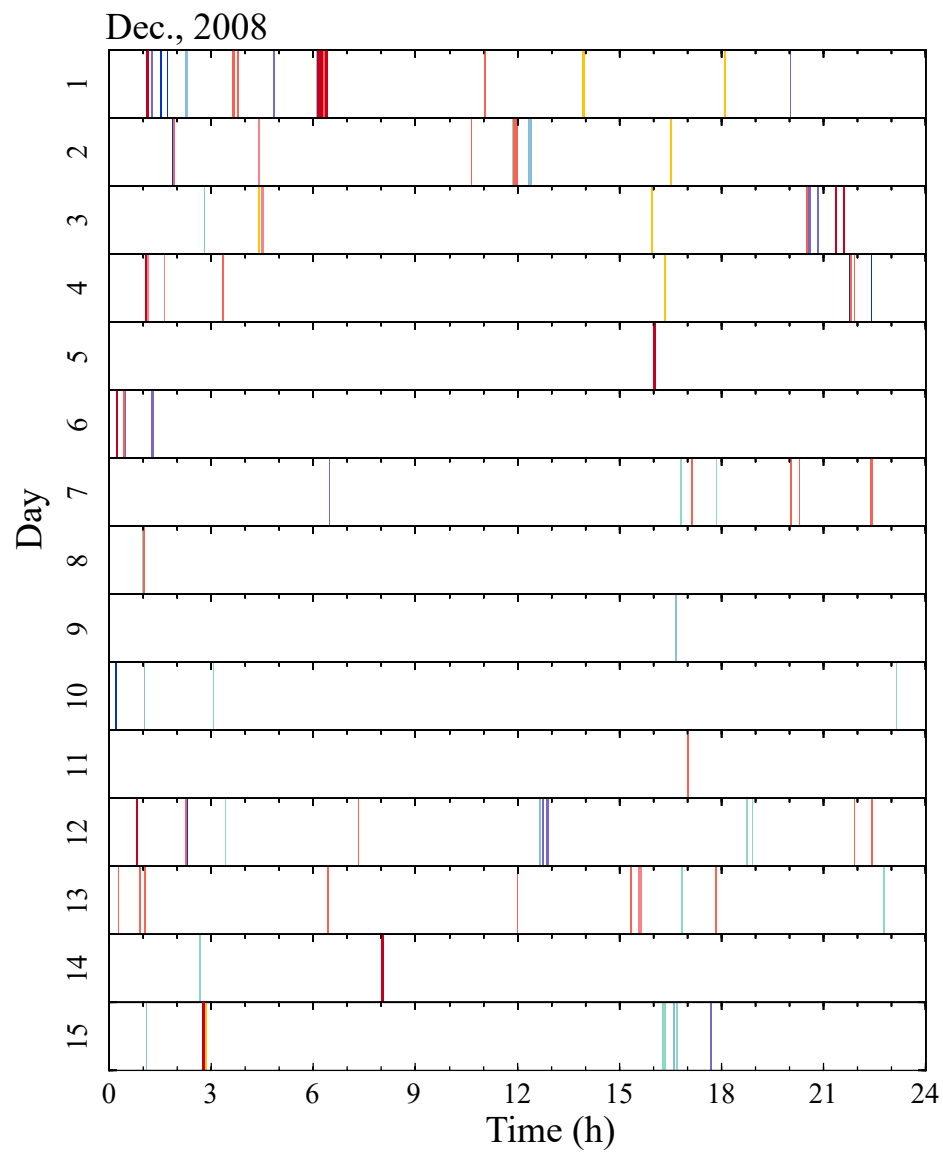

Swimming trajectory pattern:

A	B	C	D	E	F	G	H

Aug., 2008

Swimming trajectory pattern:

A	B	C	D	E	F	G	H

Aug., 2008

Swimming trajectory pattern:

A	B	C	D	E	F	G	H

Swimming trajectory pattern:

A	B	C	D	E	F	G	H

Nov., 2008

Nov., 2008

Swimming trajectory pattern:

A	B	C	D	E	F	G	H

Swimming trajectory pattern:

A	B	C	D	E	F	G	H

Timeline plot (7/7)

Swimming trajectory pattern:

A	B	C	D	E	F	G	H
Light Green	Light Blue	Dark Blue	Purple	Yellow	Pink	Red-Orange	Dark Red