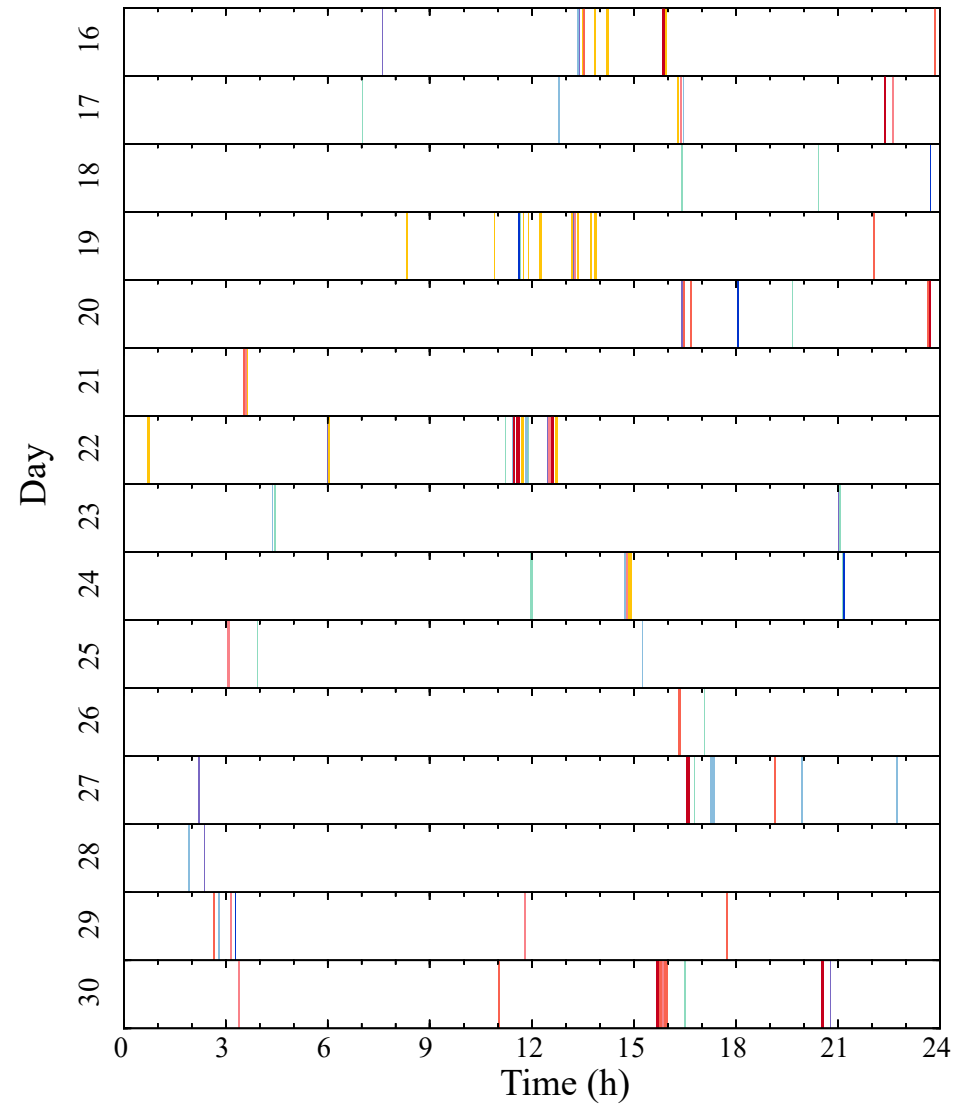

Swimming trajectory pattern:

A	B	C	D	E	F	G	H

Aug., 2008

Swimming trajectory pattern:

A	B	C	D	E	F	G	H

Aug., 2008

Swimming trajectory pattern:

A	B	C	D	E	F	G	H

Swimming trajectory pattern:

A	B	C	D	E	F	G	H

Nov., 2008

Nov., 2008

Swimming trajectory pattern:

A	B	C	D	E	F	G	H

Swimming trajectory pattern:

A	B	C	D	E	F	G	H

Timeline plot (7/7)

Swimming trajectory pattern:

A	B	C	D	E	F	G	H
Light Green	Light Blue	Dark Blue	Purple	Yellow	Pink	Red-Orange	Dark Red