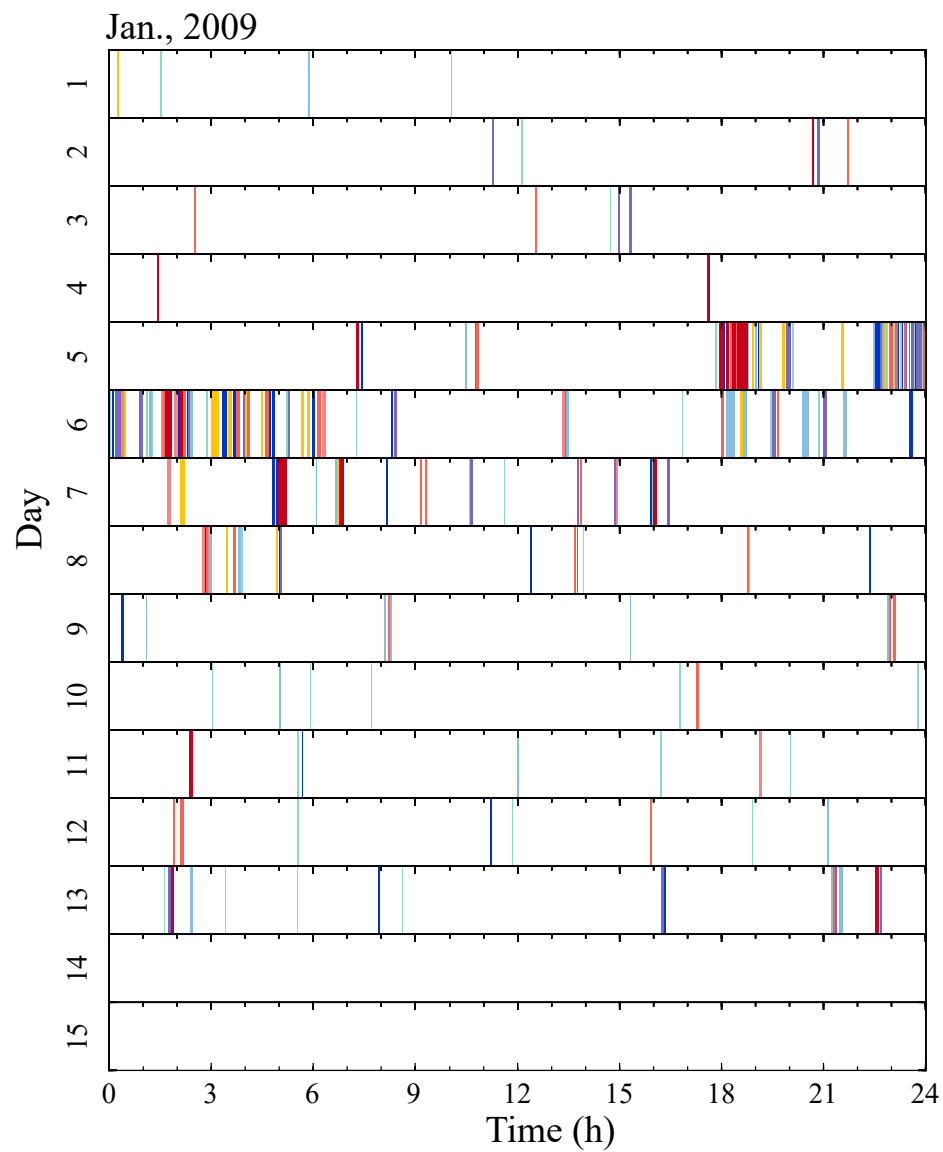

Swimming trajectory pattern:

A	B	C	D	E	F	G	H

Aug., 2008

Swimming trajectory pattern:

A	B	C	D	E	F	G	H

Aug., 2008

Swimming trajectory pattern:

A	B	C	D	E	F	G	H

Swimming trajectory pattern:

A	B	C	D	E	F	G	H

Nov., 2008

Nov., 2008

Swimming trajectory pattern:

A	B	C	D	E	F	G	H

Swimming trajectory pattern:

A	B	C	D	E	F	G	H

Timeline plot (7/7)

Swimming trajectory pattern:

A	B	C	D	E	F	G	H
Light Green	Light Blue	Dark Blue	Purple	Yellow	Pink	Red-Orange	Dark Red