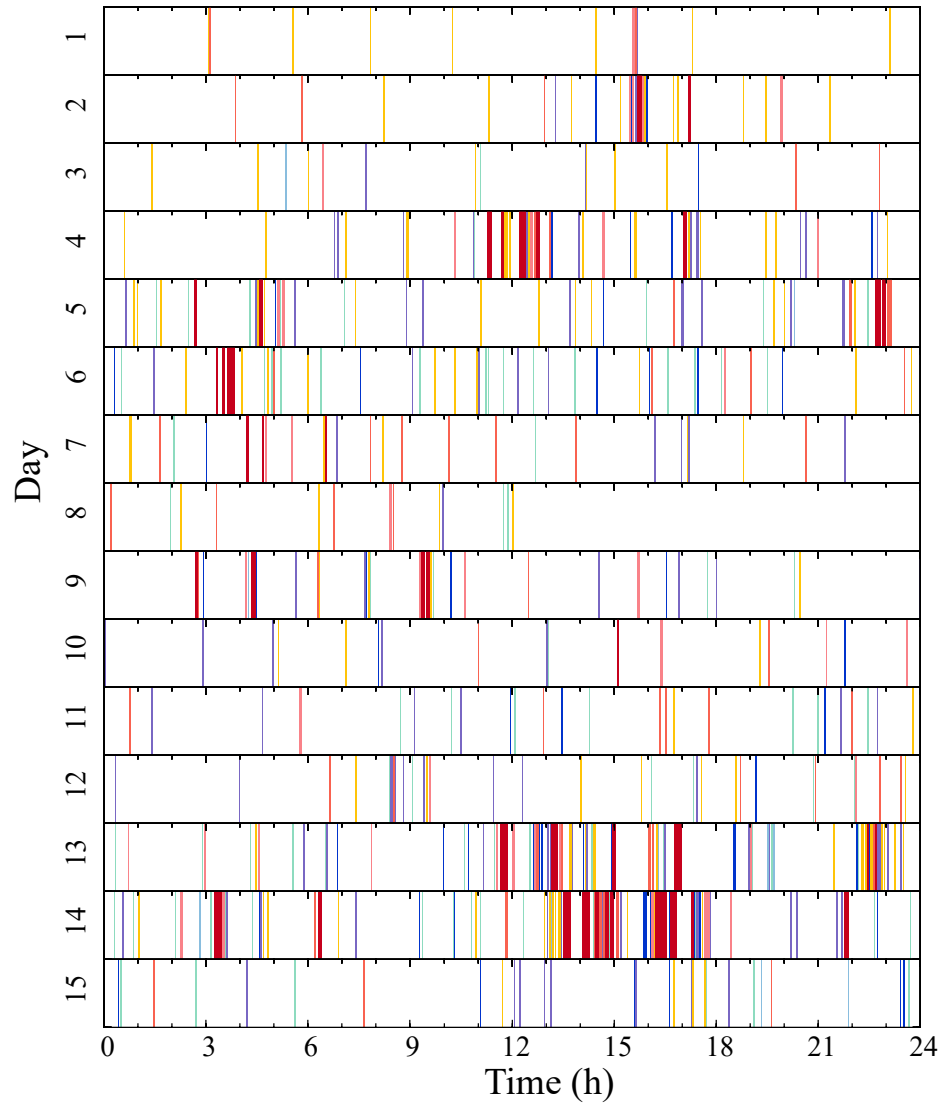

Swimming trajectory pattern:

A	B	C	D	E	F	G	H

Aug., 2008

Swimming trajectory pattern:

A	B	C	D	E	F	G	H

Aug., 2008

Swimming trajectory pattern:

A	B	C	D	E	F	G	H

Swimming trajectory pattern:

A	B	C	D	E	F	G	H

Nov., 2008

Nov., 2008

Swimming trajectory pattern:

A	B	C	D	E	F	G	H

Swimming trajectory pattern:

A	B	C	D	E	F	G	H

Timeline plot (7/7)

Swimming trajectory pattern:

A	B	C	D	E	F	G	H
Light Green	Light Blue	Dark Blue	Purple	Yellow	Pink	Red-Orange	Dark Red