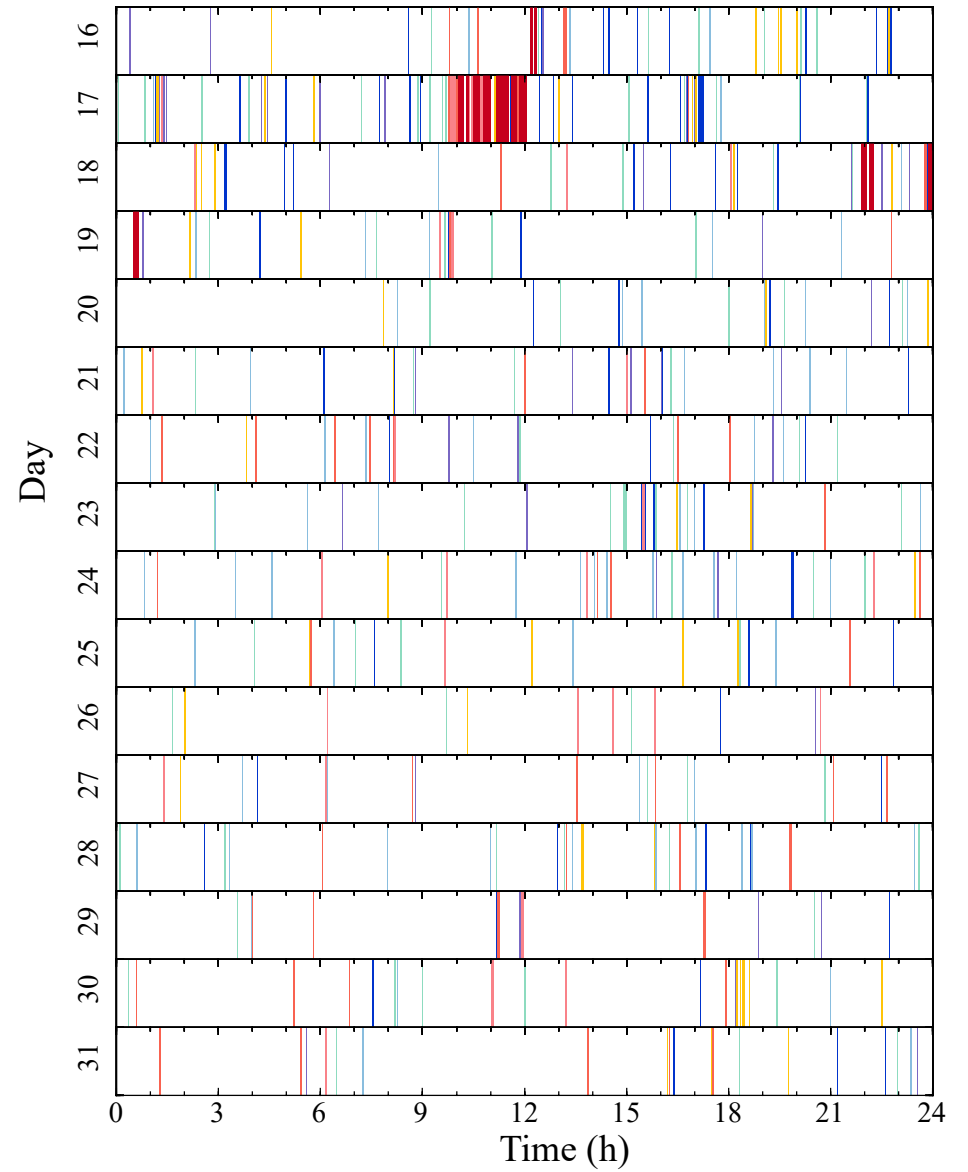

Swimming trajectory pattern:

A	B	C	D	E	F	G	H

Aug., 2008

Swimming trajectory pattern:

A	B	C	D	E	F	G	H

Aug., 2008

Swimming trajectory pattern:

A	B	C	D	E	F	G	H

Swimming trajectory pattern:

A	B	C	D	E	F	G	H

Nov., 2008

Nov., 2008

Swimming trajectory pattern:

A	B	C	D	E	F	G	H

Swimming trajectory pattern:

A	B	C	D	E	F	G	H

Timeline plot (7/7)

Swimming trajectory pattern:

A	B	C	D	E	F	G	H
Light Green	Light Blue	Dark Blue	Purple	Yellow	Pink	Red-Orange	Dark Red