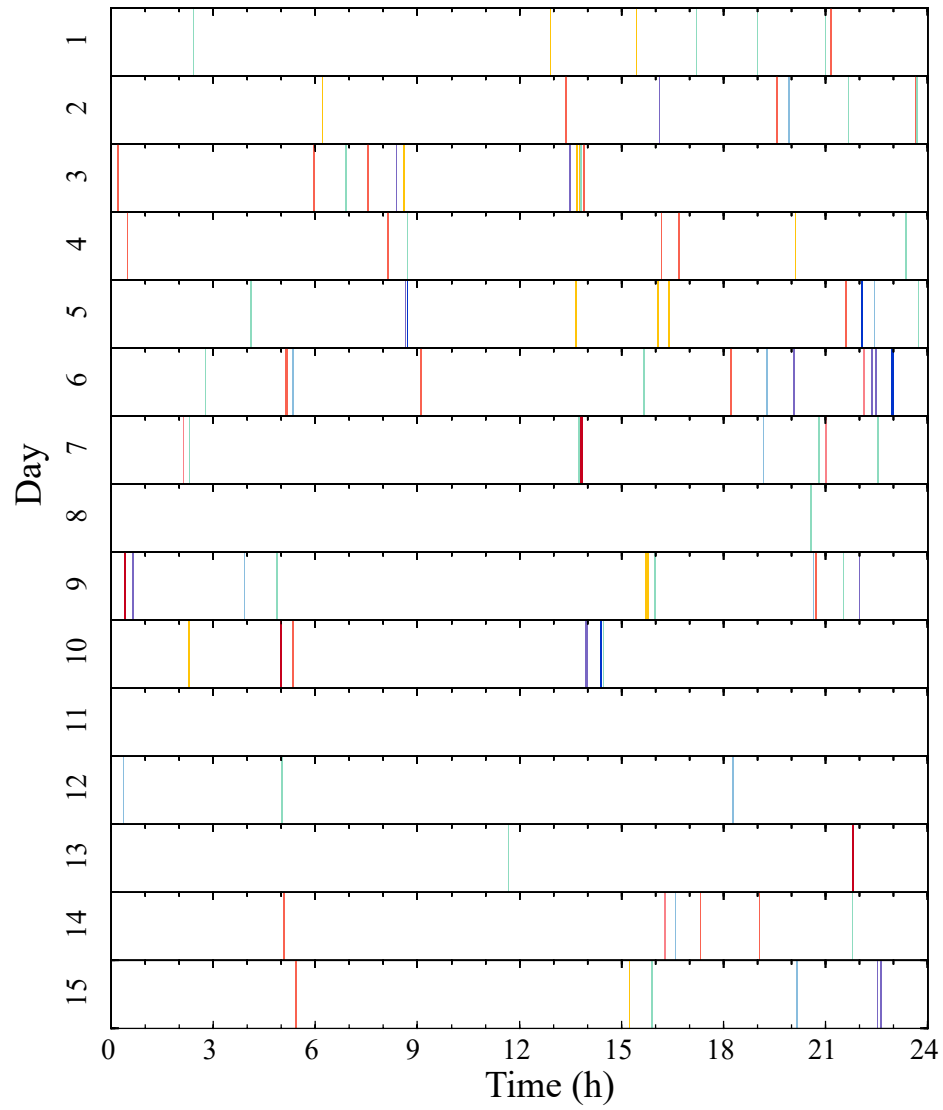

Swimming trajectory pattern:

A	B	C	D	E	F	G	H

Aug., 2008

Swimming trajectory pattern:

A	B	C	D	E	F	G	H

Aug., 2008

Swimming trajectory pattern:

A	B	C	D	E	F	G	H

Swimming trajectory pattern:

A	B	C	D	E	F	G	H

Nov., 2008

Nov., 2008

Swimming trajectory pattern:

A	B	C	D	E	F	G	H

Swimming trajectory pattern:

A	B	C	D	E	F	G	H

Timeline plot (7/7)

Swimming trajectory pattern:

A	B	C	D	E	F	G	H
Light Green	Light Blue	Dark Blue	Purple	Yellow	Pink	Red-Orange	Dark Red