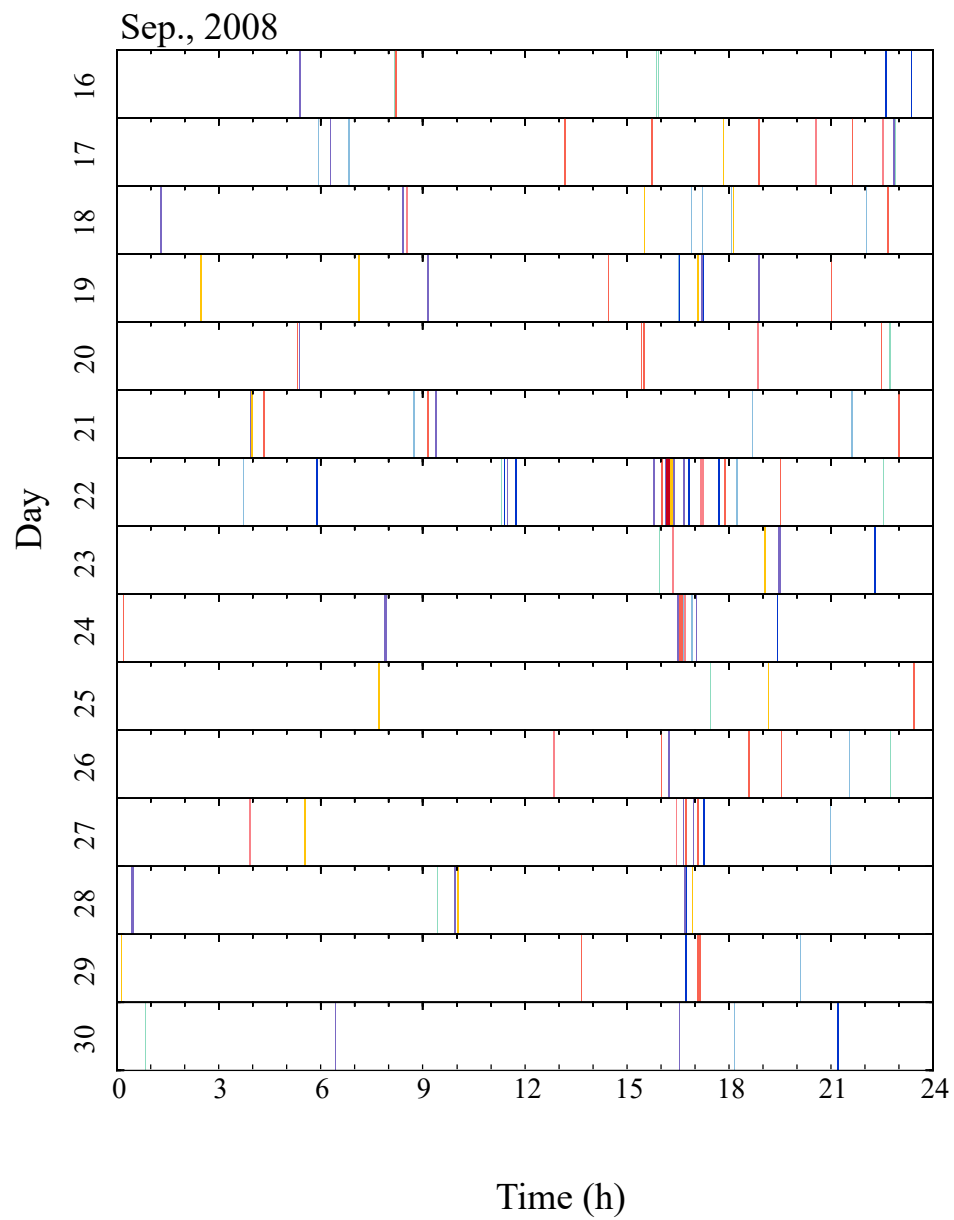

Swimming trajectory pattern:

A	B	C	D	E	F	G	H

Aug., 2008

Swimming trajectory pattern:

A	B	C	D	E	F	G	H

Aug., 2008

Swimming trajectory pattern:

A	B	C	D	E	F	G	H

Swimming trajectory pattern:

A	B	C	D	E	F	G	H

Nov., 2008

Nov., 2008

Swimming trajectory pattern:

A	B	C	D	E	F	G	H

Swimming trajectory pattern:

A	B	C	D	E	F	G	H

Timeline plot (7/7)

Swimming trajectory pattern:

A	B	C	D	E	F	G	H
Light Green	Light Blue	Dark Blue	Purple	Yellow	Pink	Red-Orange	Dark Red