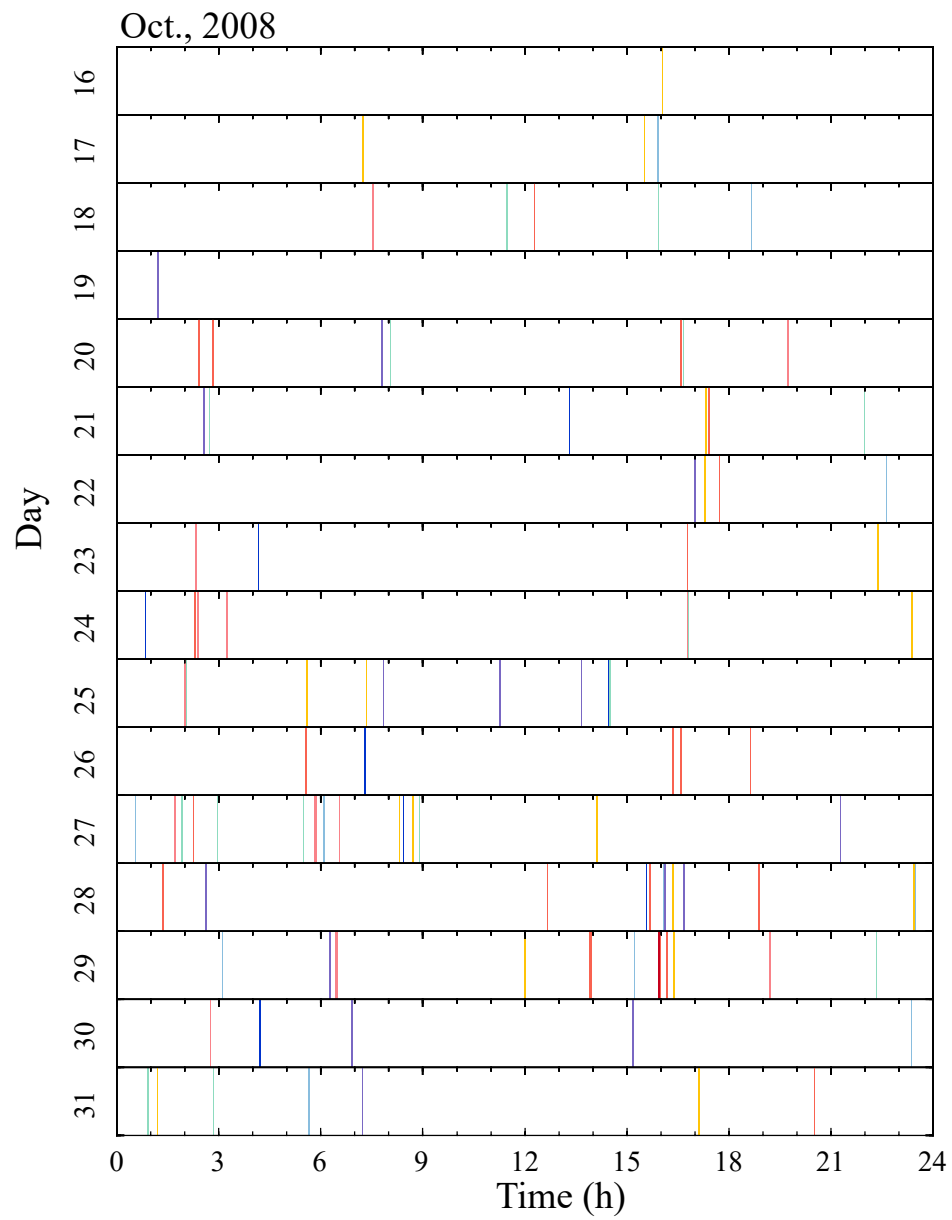

Swimming trajectory pattern:

A	B	C	D	E	F	G	H

Aug., 2008

Swimming trajectory pattern:

A	B	C	D	E	F	G	H

Aug., 2008

Swimming trajectory pattern:

A	B	C	D	E	F	G	H

Swimming trajectory pattern:

A	B	C	D	E	F	G	H

Nov., 2008

Nov., 2008

Swimming trajectory pattern:

A	B	C	D	E	F	G	H

Swimming trajectory pattern:

A	B	C	D	E	F	G	H

Timeline plot (7/7)

Swimming trajectory pattern:

A	B	C	D	E	F	G	H
Light Green	Light Blue	Dark Blue	Purple	Yellow	Pink	Red-Orange	Dark Red