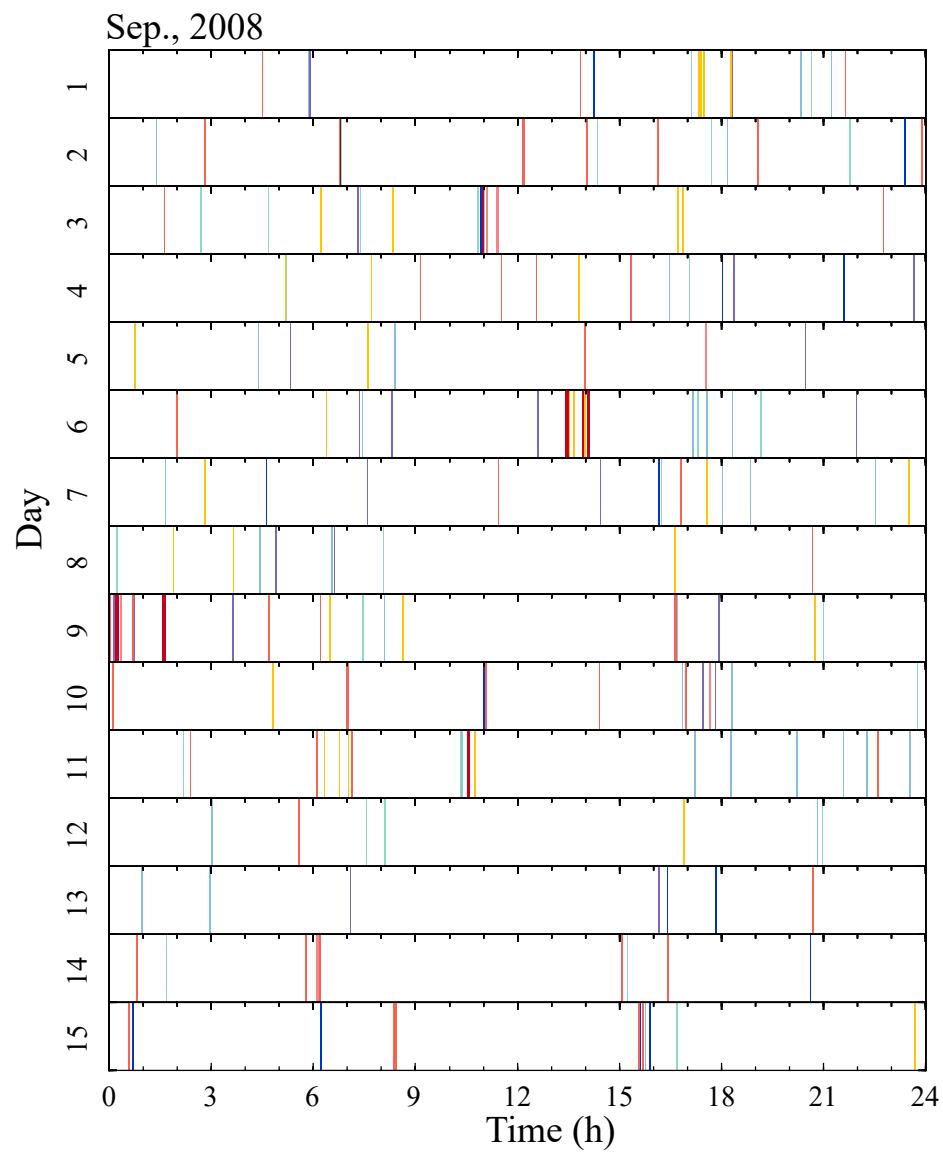

Swimming trajectory pattern:

A	B	C	D	E	F	G	H

Aug., 2008

Swimming trajectory pattern:

A	B	C	D	E	F	G	H

Aug., 2008

Swimming trajectory pattern:

A	B	C	D	E	F	G	H

Swimming trajectory pattern:

A	B	C	D	E	F	G	H

Nov., 2008

Nov., 2008

Swimming trajectory pattern:

A	B	C	D	E	F	G	H

Swimming trajectory pattern:

A	B	C	D	E	F	G	H

Timeline plot (7/7)

Swimming trajectory pattern:

A	B	C	D	E	F	G	H
Light Green	Light Blue	Dark Blue	Purple	Yellow	Pink	Red-Orange	Dark Red