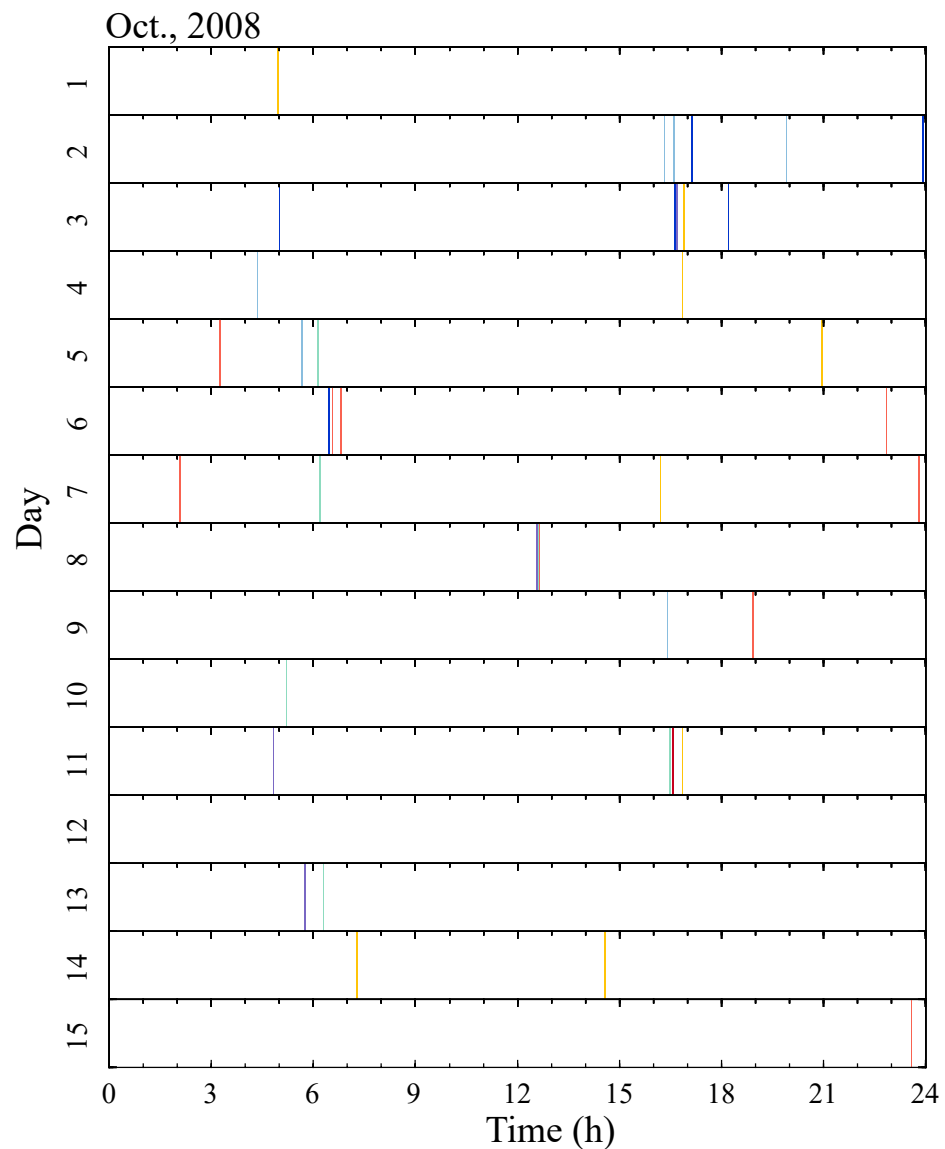

Swimming trajectory pattern:

A	B	C	D	E	F	G	H

Aug., 2008

Swimming trajectory pattern:

A	B	C	D	E	F	G	H

Aug., 2008

Swimming trajectory pattern:

A	B	C	D	E	F	G	H

Swimming trajectory pattern:

A	B	C	D	E	F	G	H

Nov., 2008

Nov., 2008

Swimming trajectory pattern:

A	B	C	D	E	F	G	H

Swimming trajectory pattern:

A	B	C	D	E	F	G	H

Timeline plot (7/7)

Swimming trajectory pattern:

A	B	C	D	E	F	G	H
Light Green	Light Blue	Dark Blue	Purple	Yellow	Pink	Red-Orange	Dark Red