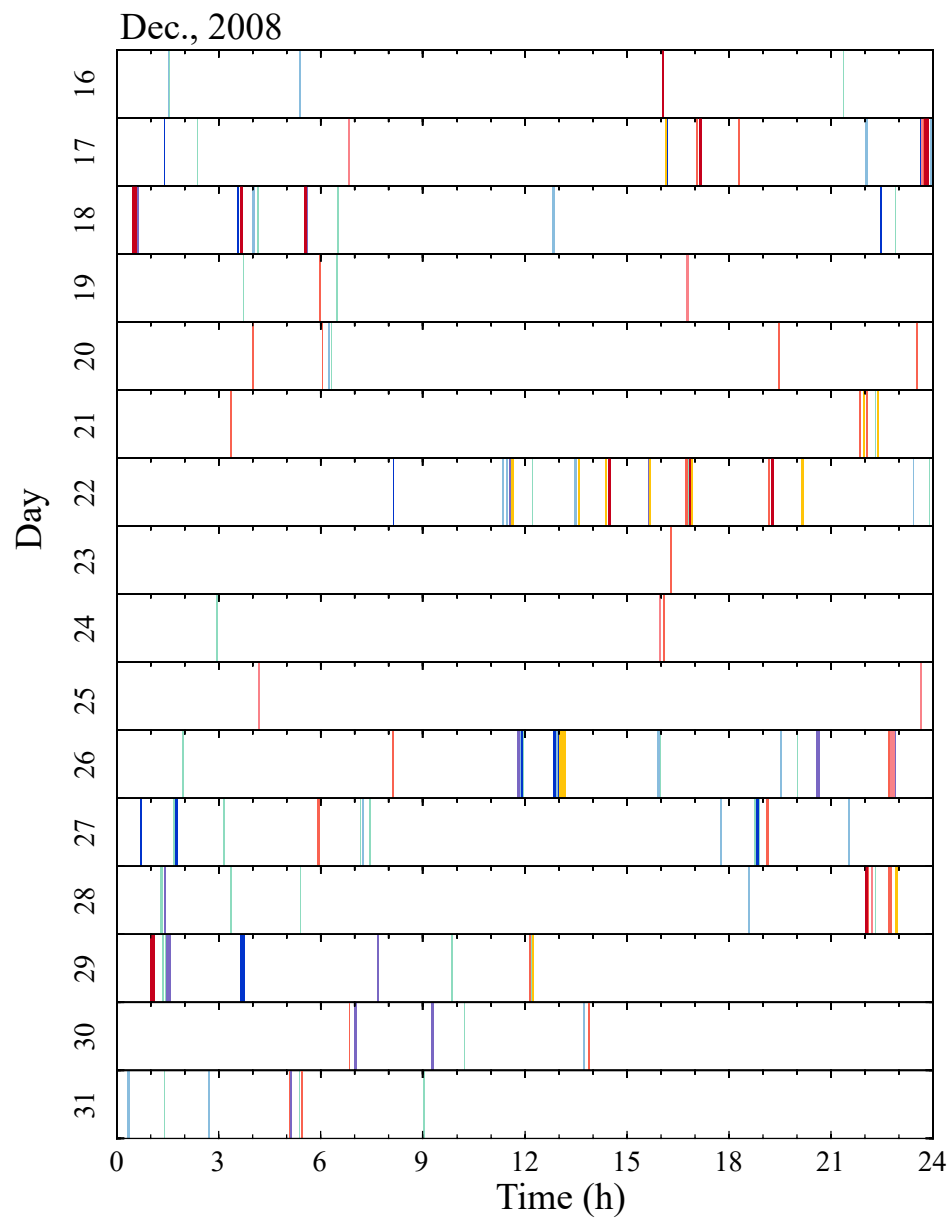

Swimming trajectory pattern:

A	B	C	D	E	F	G	H

Aug., 2008

Swimming trajectory pattern:

A	B	C	D	E	F	G	H

Aug., 2008

Swimming trajectory pattern:

A	B	C	D	E	F	G	H

Swimming trajectory pattern:

A	B	C	D	E	F	G	H

Nov., 2008

Nov., 2008

Swimming trajectory pattern:

A	B	C	D	E	F	G	H

Swimming trajectory pattern:

A	B	C	D	E	F	G	H

Timeline plot (7/7)

Swimming trajectory pattern:

A	B	C	D	E	F	G	H
Light Green	Light Blue	Dark Blue	Purple	Yellow	Pink	Red-Orange	Dark Red